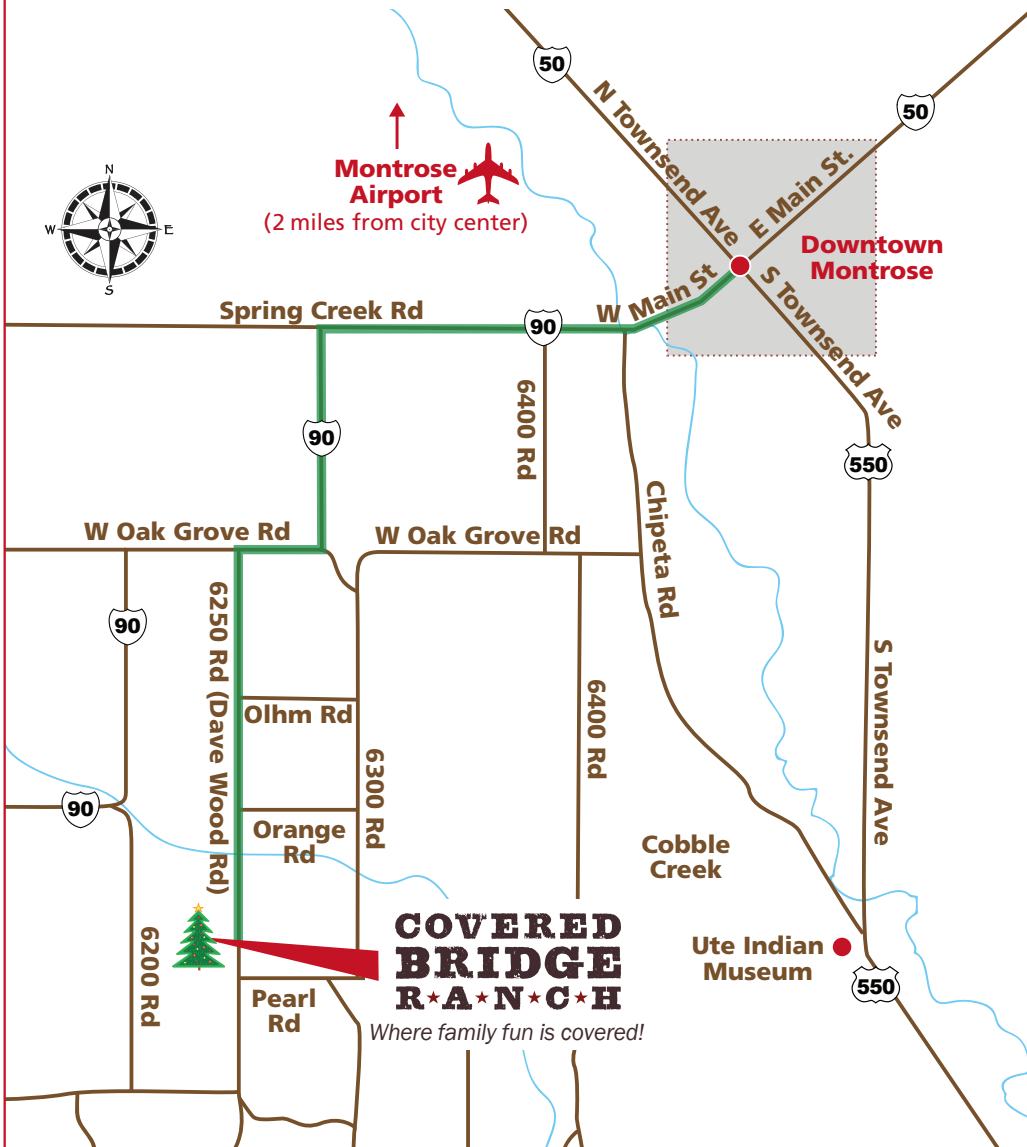

CHRISTMAS TREES

at the
Covered Bridge

Choose & Cut Your Own Christmas Tree!

COVERED BRIDGE RANCH

17249 6250 Road (Dave Wood Road), Montrose

DIRECTIONS FROM DOWNTOWN MONTROSE

Head Southwest on Main St at the intersection of Townsend Ave. Continue onto CO-90 W (Spring Creek Rd). At the top of the hill, turn left onto CO-90 W. Turn right onto CO-90 W (W. Oak Grove Rd). Turn left onto 6250 Road (Dave Wood Road). Cross over the water canal. The ranch gate entrance is part way down the four rail fence on the right.